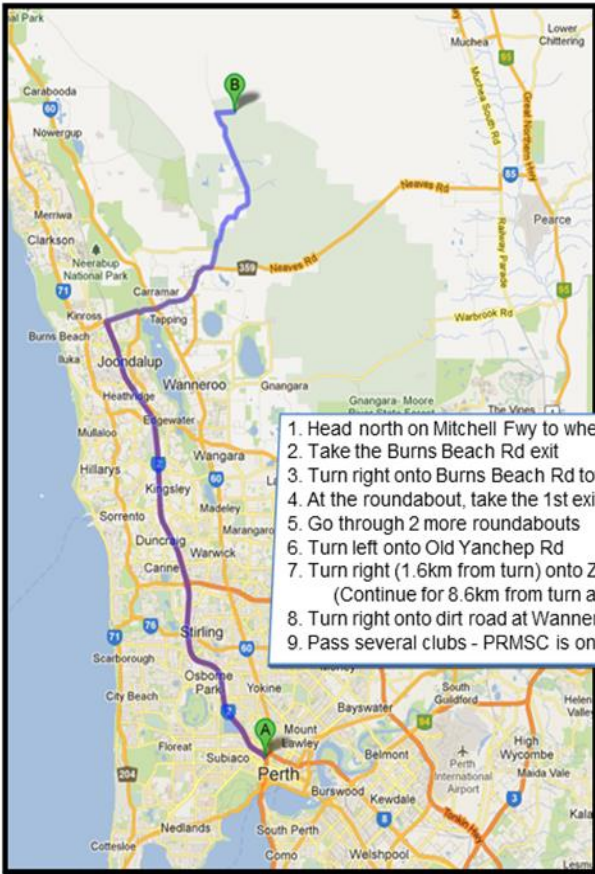

1. Head north on Mitchell Fwy where it stops at Burns Beach Rd
2. Take the Burns Beach Rd exit
3. Turn right onto Burns Beach Rd towards Wanneroo Rd
4. At the roundabout, take the 1st exit onto Joondalup Drive
5. Go through 2 more roundabouts
6. Turn left onto Old Yancheep Rd
7. Turn right (1.6km from turn) onto Ziatas Rd (becomes Perry Rd)  
(Continue for 8.6km from turn at Old Yancheep Rd)
8. Turn right onto dirt road at Wanneroo shooting complex
9. Pass several clubs - PRMSC is on left, 1km from the gate

-31.615377, 115.829772  
-31° 36' 55.36", +115° 49' 47.18"